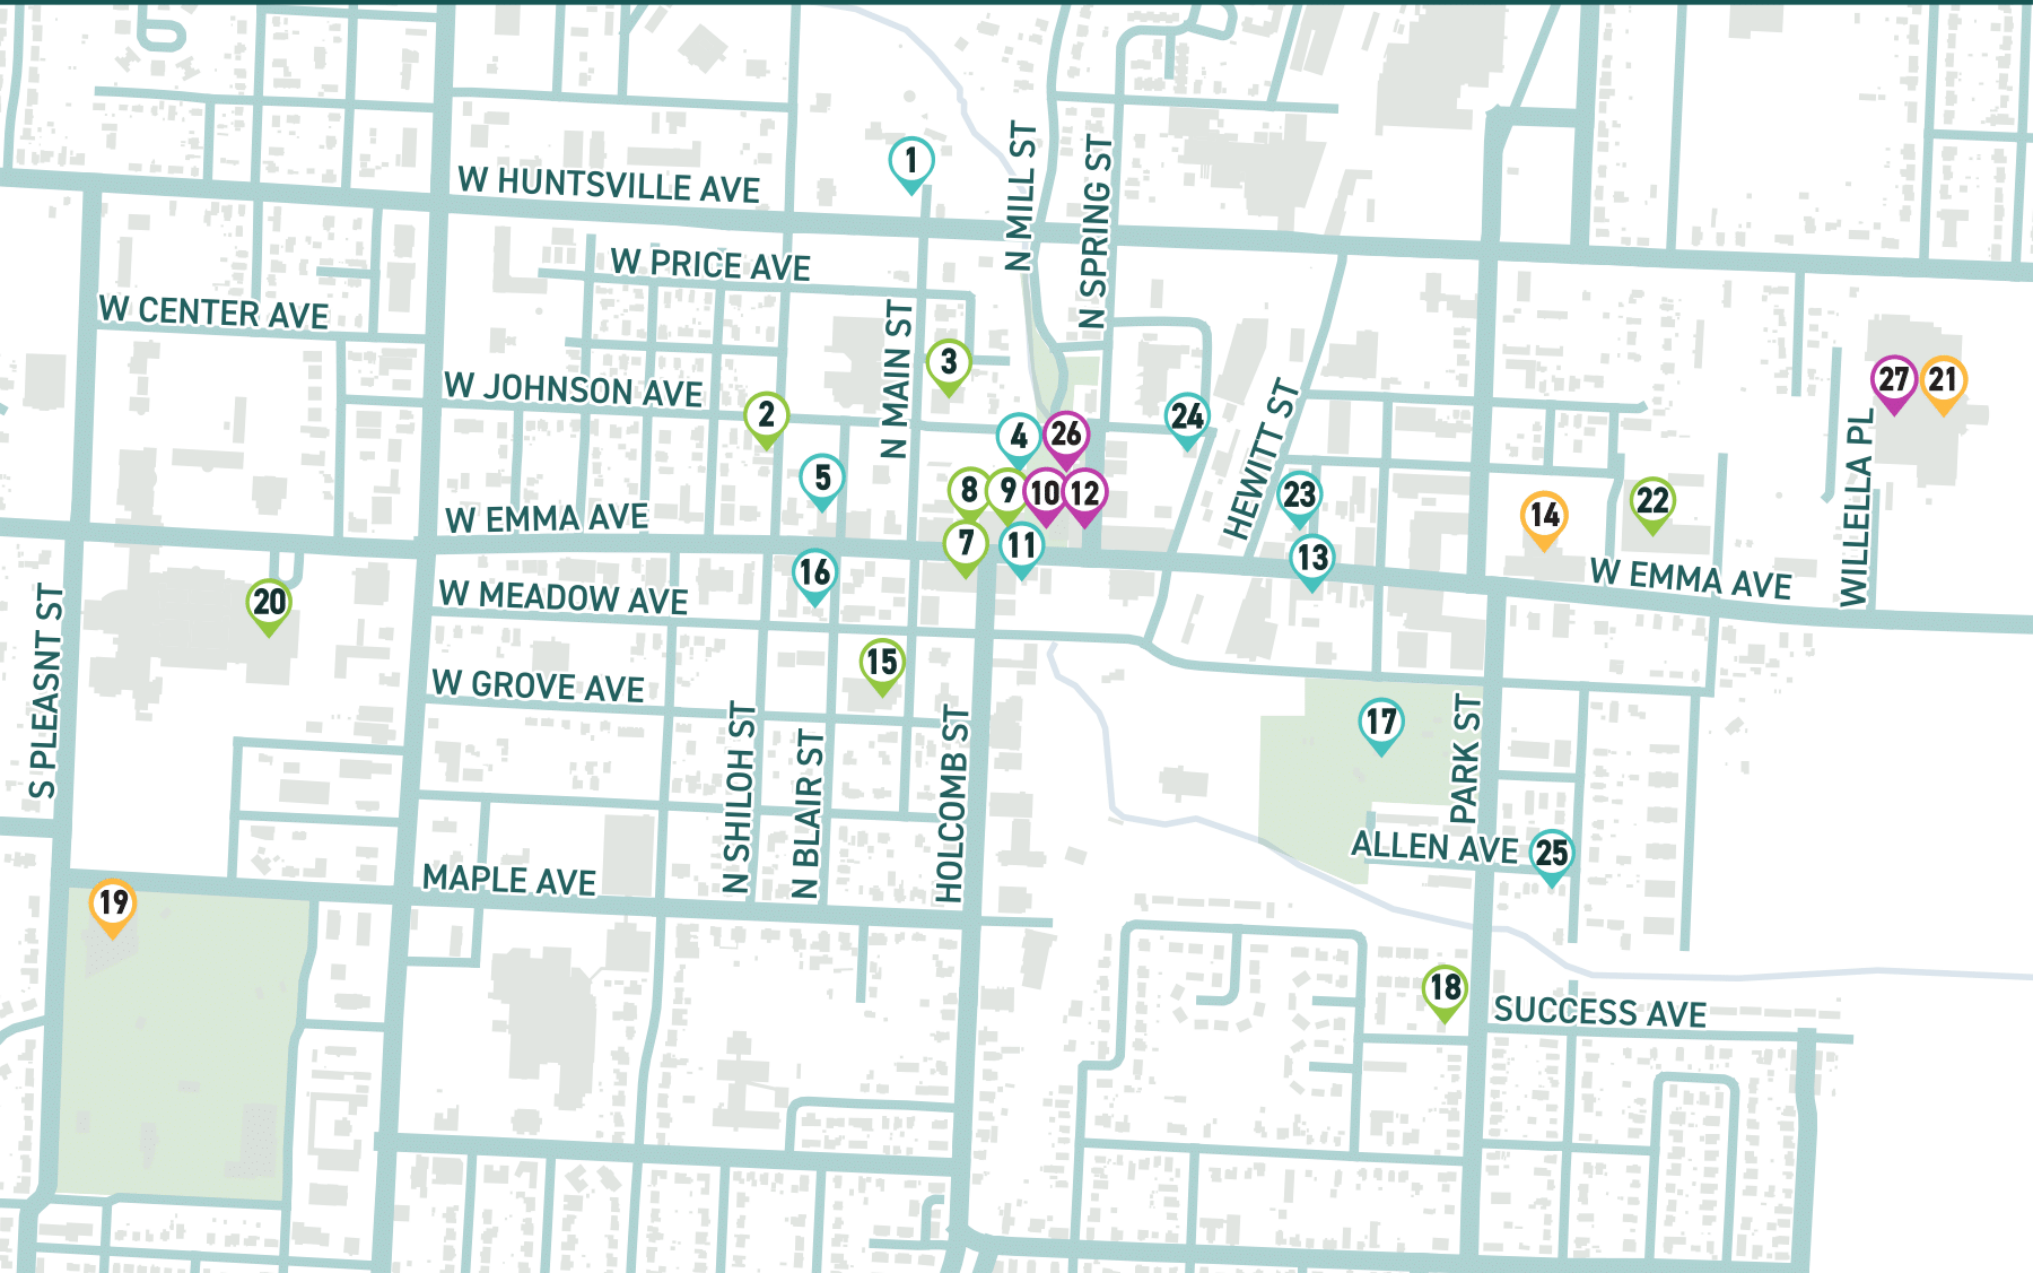

Downtown Springdale Arkansas

Creative Economy Map

- Arts Organization/ Creative Business
- Other Creative Space
- Fairs and Festivals
- Arts Education

*Flip over for
more info!*