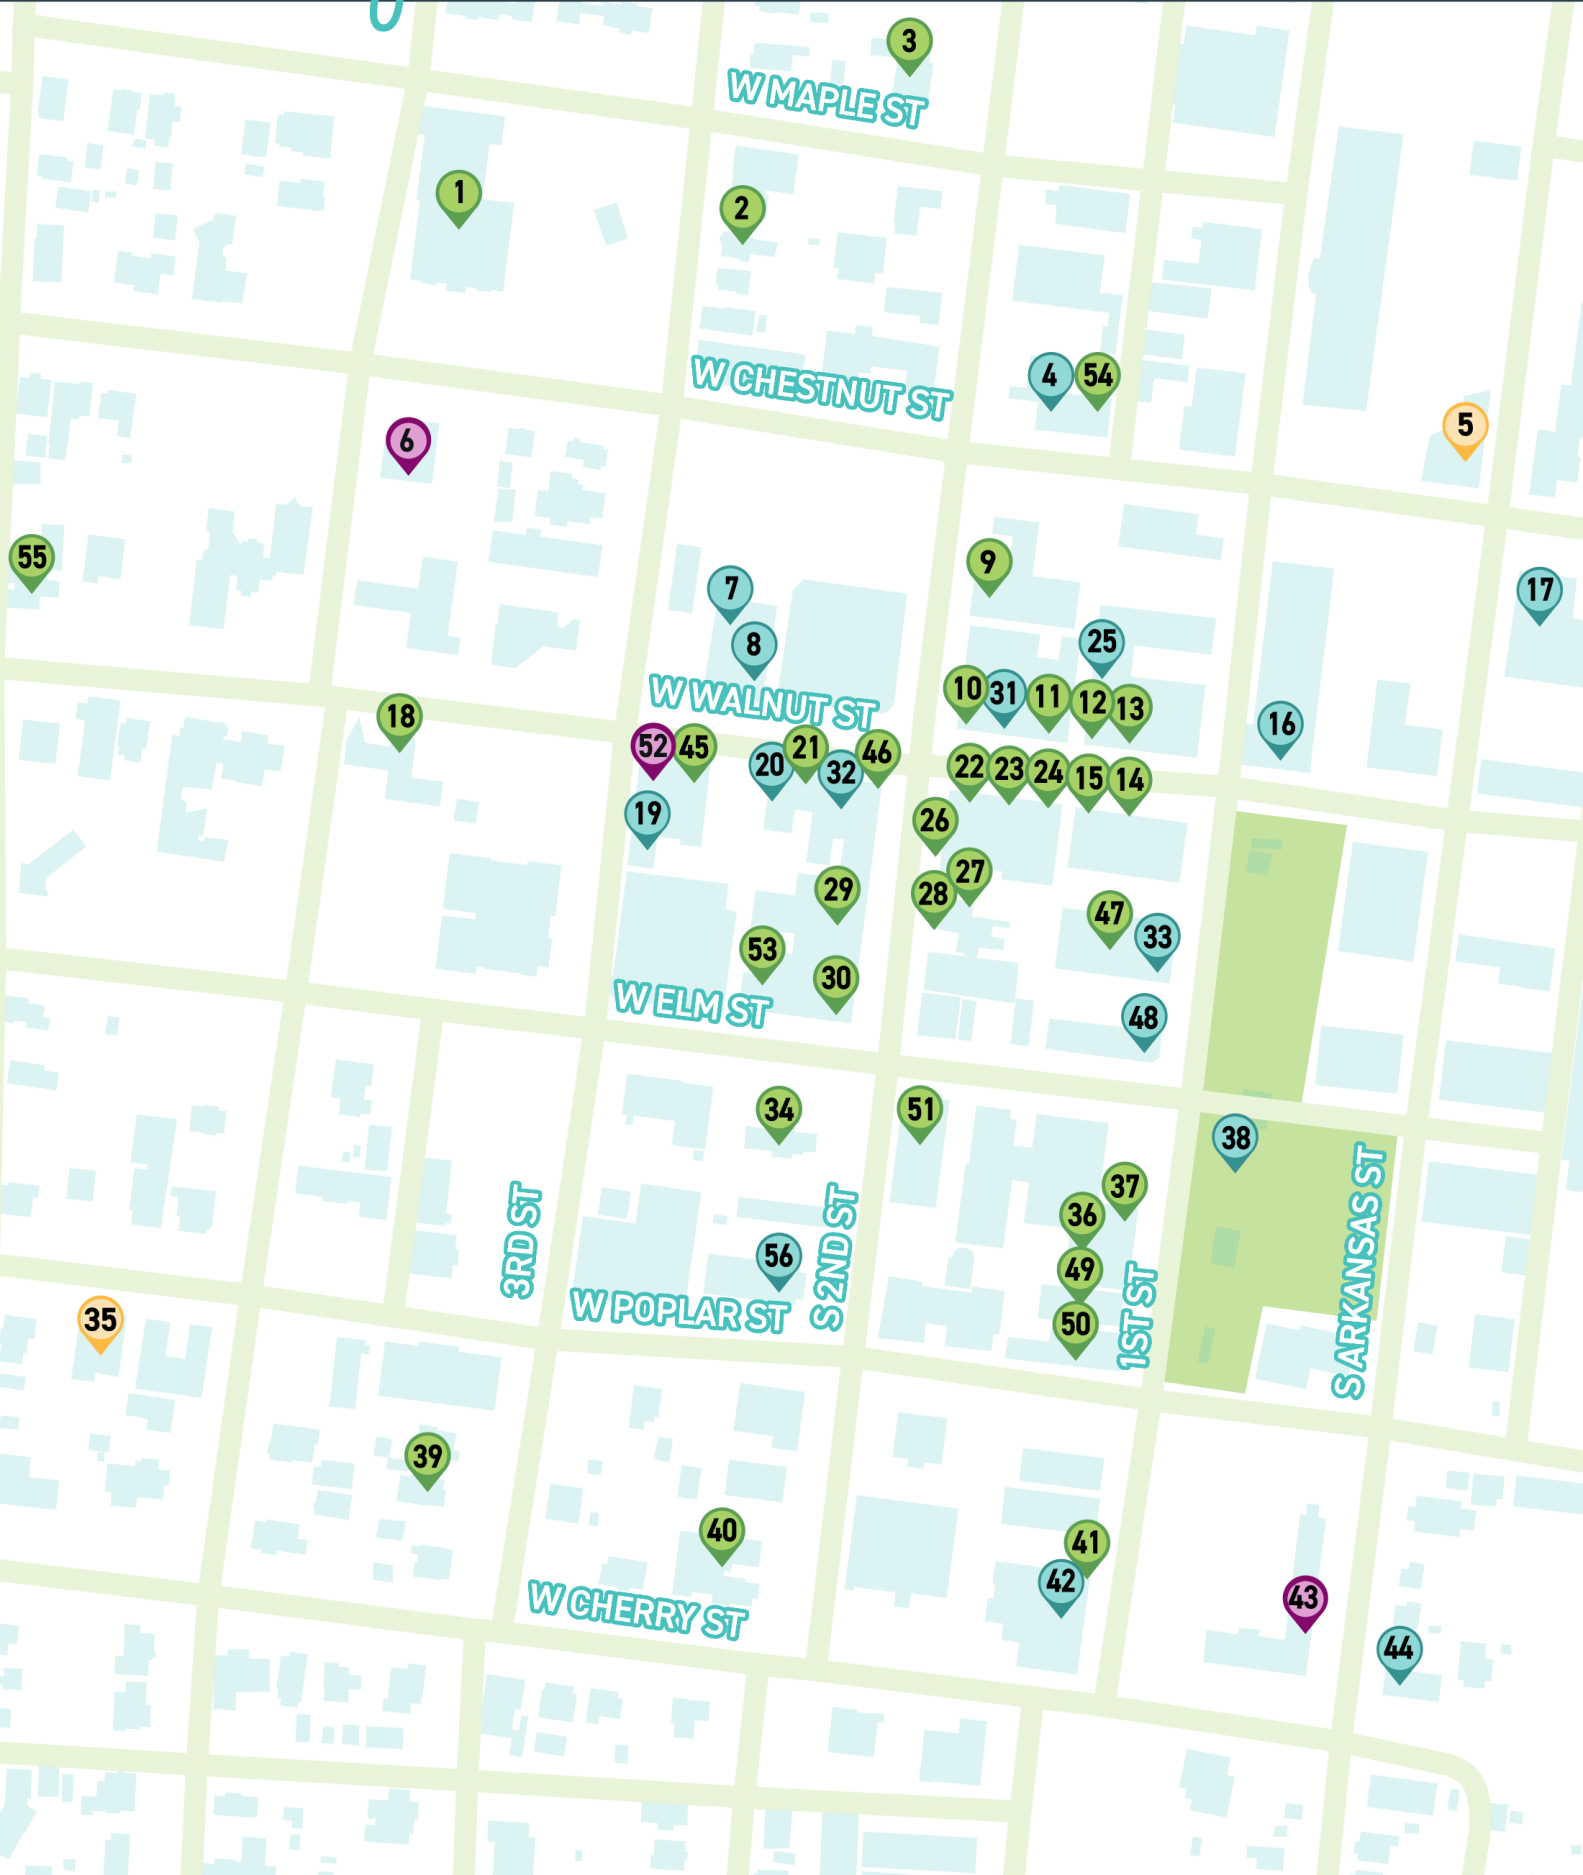

# Downtown Rogers Arkansas

## Creative Economy Map

- Arts Organization/ Creative Business
- Arts Education
- Other Creative Space
- Fairs and Festivals

FLIP OVER FOR MORE INFO!

### FAIRS AND FESTIVALS

- 6** ANNUAL FRISCO FESTIVAL  
113 N. 4th Street
- 43** DOWNTOWN ROGERS FARMERS MARKET  
101 E. Cherry Street
- 52** MOONLITE MARKET  
101 S. 3rd Street

Created by Artspace with funding from Walton Family Foundation  
Map current as of February 2019