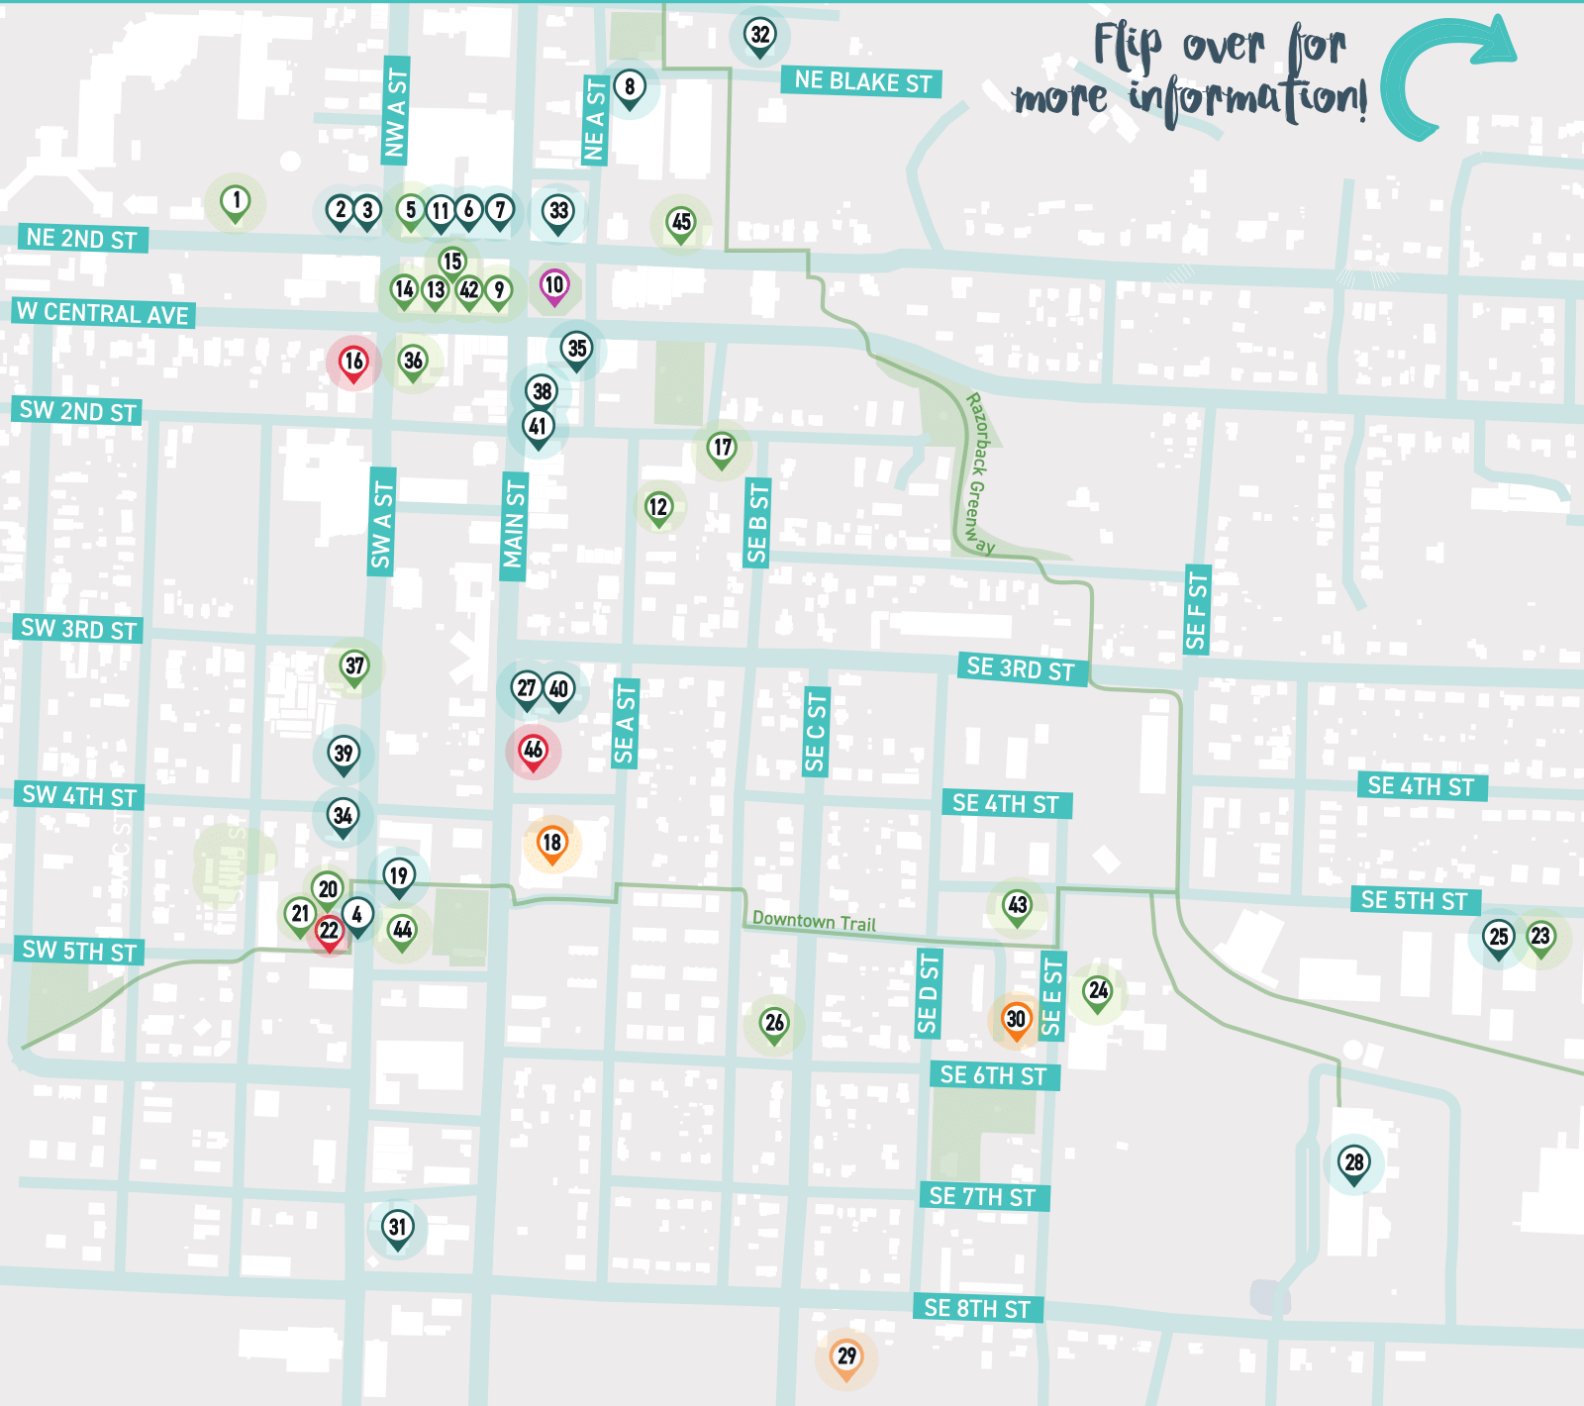

Downtown

Bentonville

Arkansas

Creative Economy Map

Arts Organization/ Creative Business

Other Creative Space

Fairs and Festivals

Arts Education

Performing Arts Venue

Flip over for
more information!